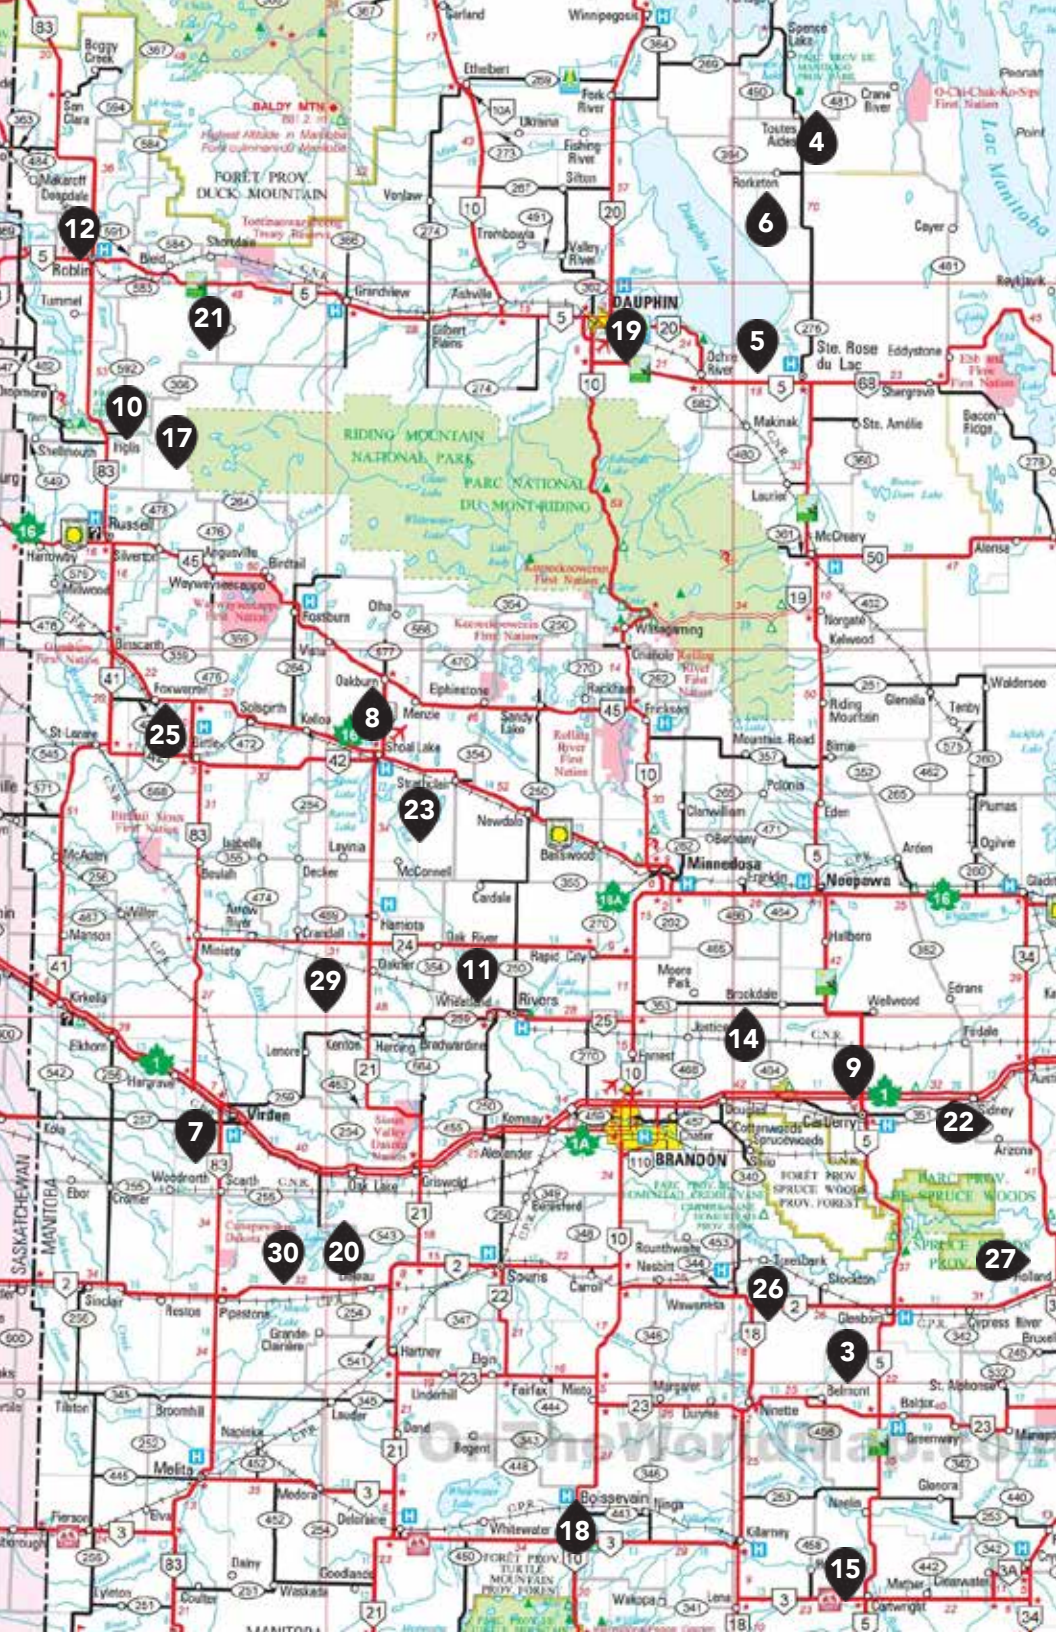

12

21

6

4

10

17

19

20

5

16

25

8

23

25

25

29

11

14

9

7

30

20

20

22

27

26

3

18

15